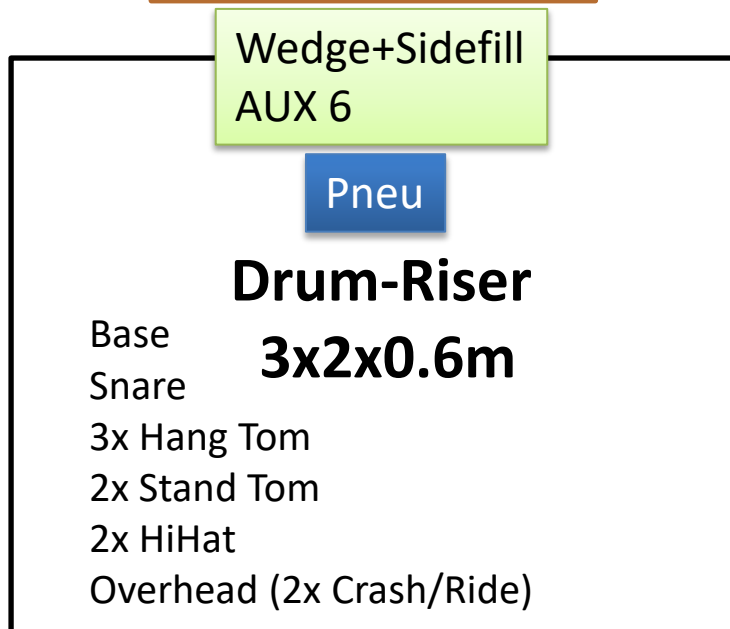

Banner an Traverse

Banner an Traverse

Banner an Traverse

Jackson

Voc Mic
Wireless

2x 230V

Line DI
GIT 1

Floorboard